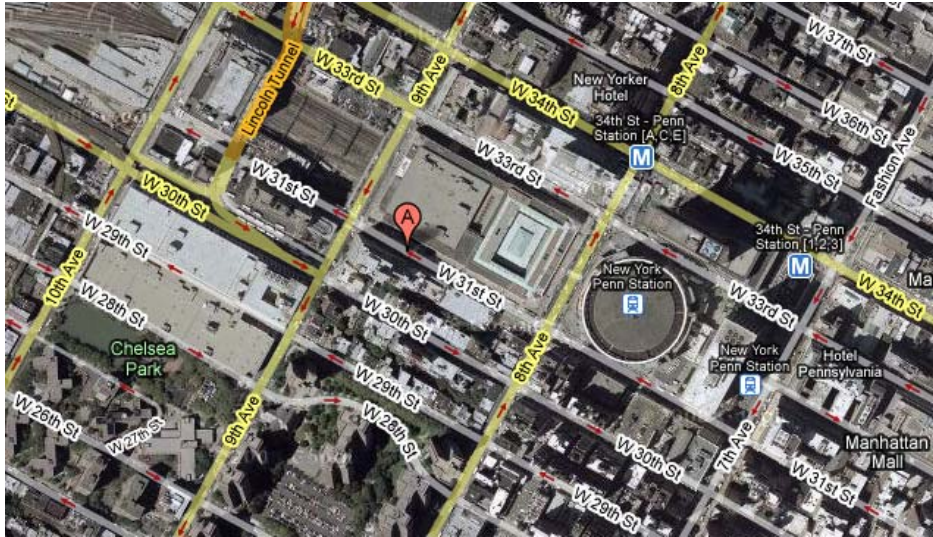

## DRIVING DIRECTIONS

360 West 31<sup>st</sup> Street, 12<sup>th</sup> Floor, NY, NY 10001

### PUBLIC PARKING

On 31<sup>st</sup> St between 8<sup>th</sup> and 9<sup>th</sup> Ave there are two parking locations. A Central parking lot is on the corner of 31<sup>st</sup> St and 8<sup>th</sup> Ave and a Meyers parking garage is mid-block on 31<sup>st</sup> St (managed by Central).

### WEST SIDE- From the North

- **South** on the Henry Hudson Pkwy, 9<sup>th</sup> Ave or 11<sup>th</sup> Ave to W 30<sup>th</sup> St
- Turn **left** at W 30<sup>th</sup> St
- Turn **left** at 8<sup>th</sup> Ave
- Turn **left** at W 31<sup>st</sup> St

### WEST SIDE- From the South

- **North** on the West Side Highway or 10<sup>th</sup> Ave to W 30<sup>th</sup> St
- Turn **right** at W 30<sup>th</sup> St
- Turn **left** at 8<sup>th</sup> Ave
- Turn **left** at W 31<sup>st</sup> St